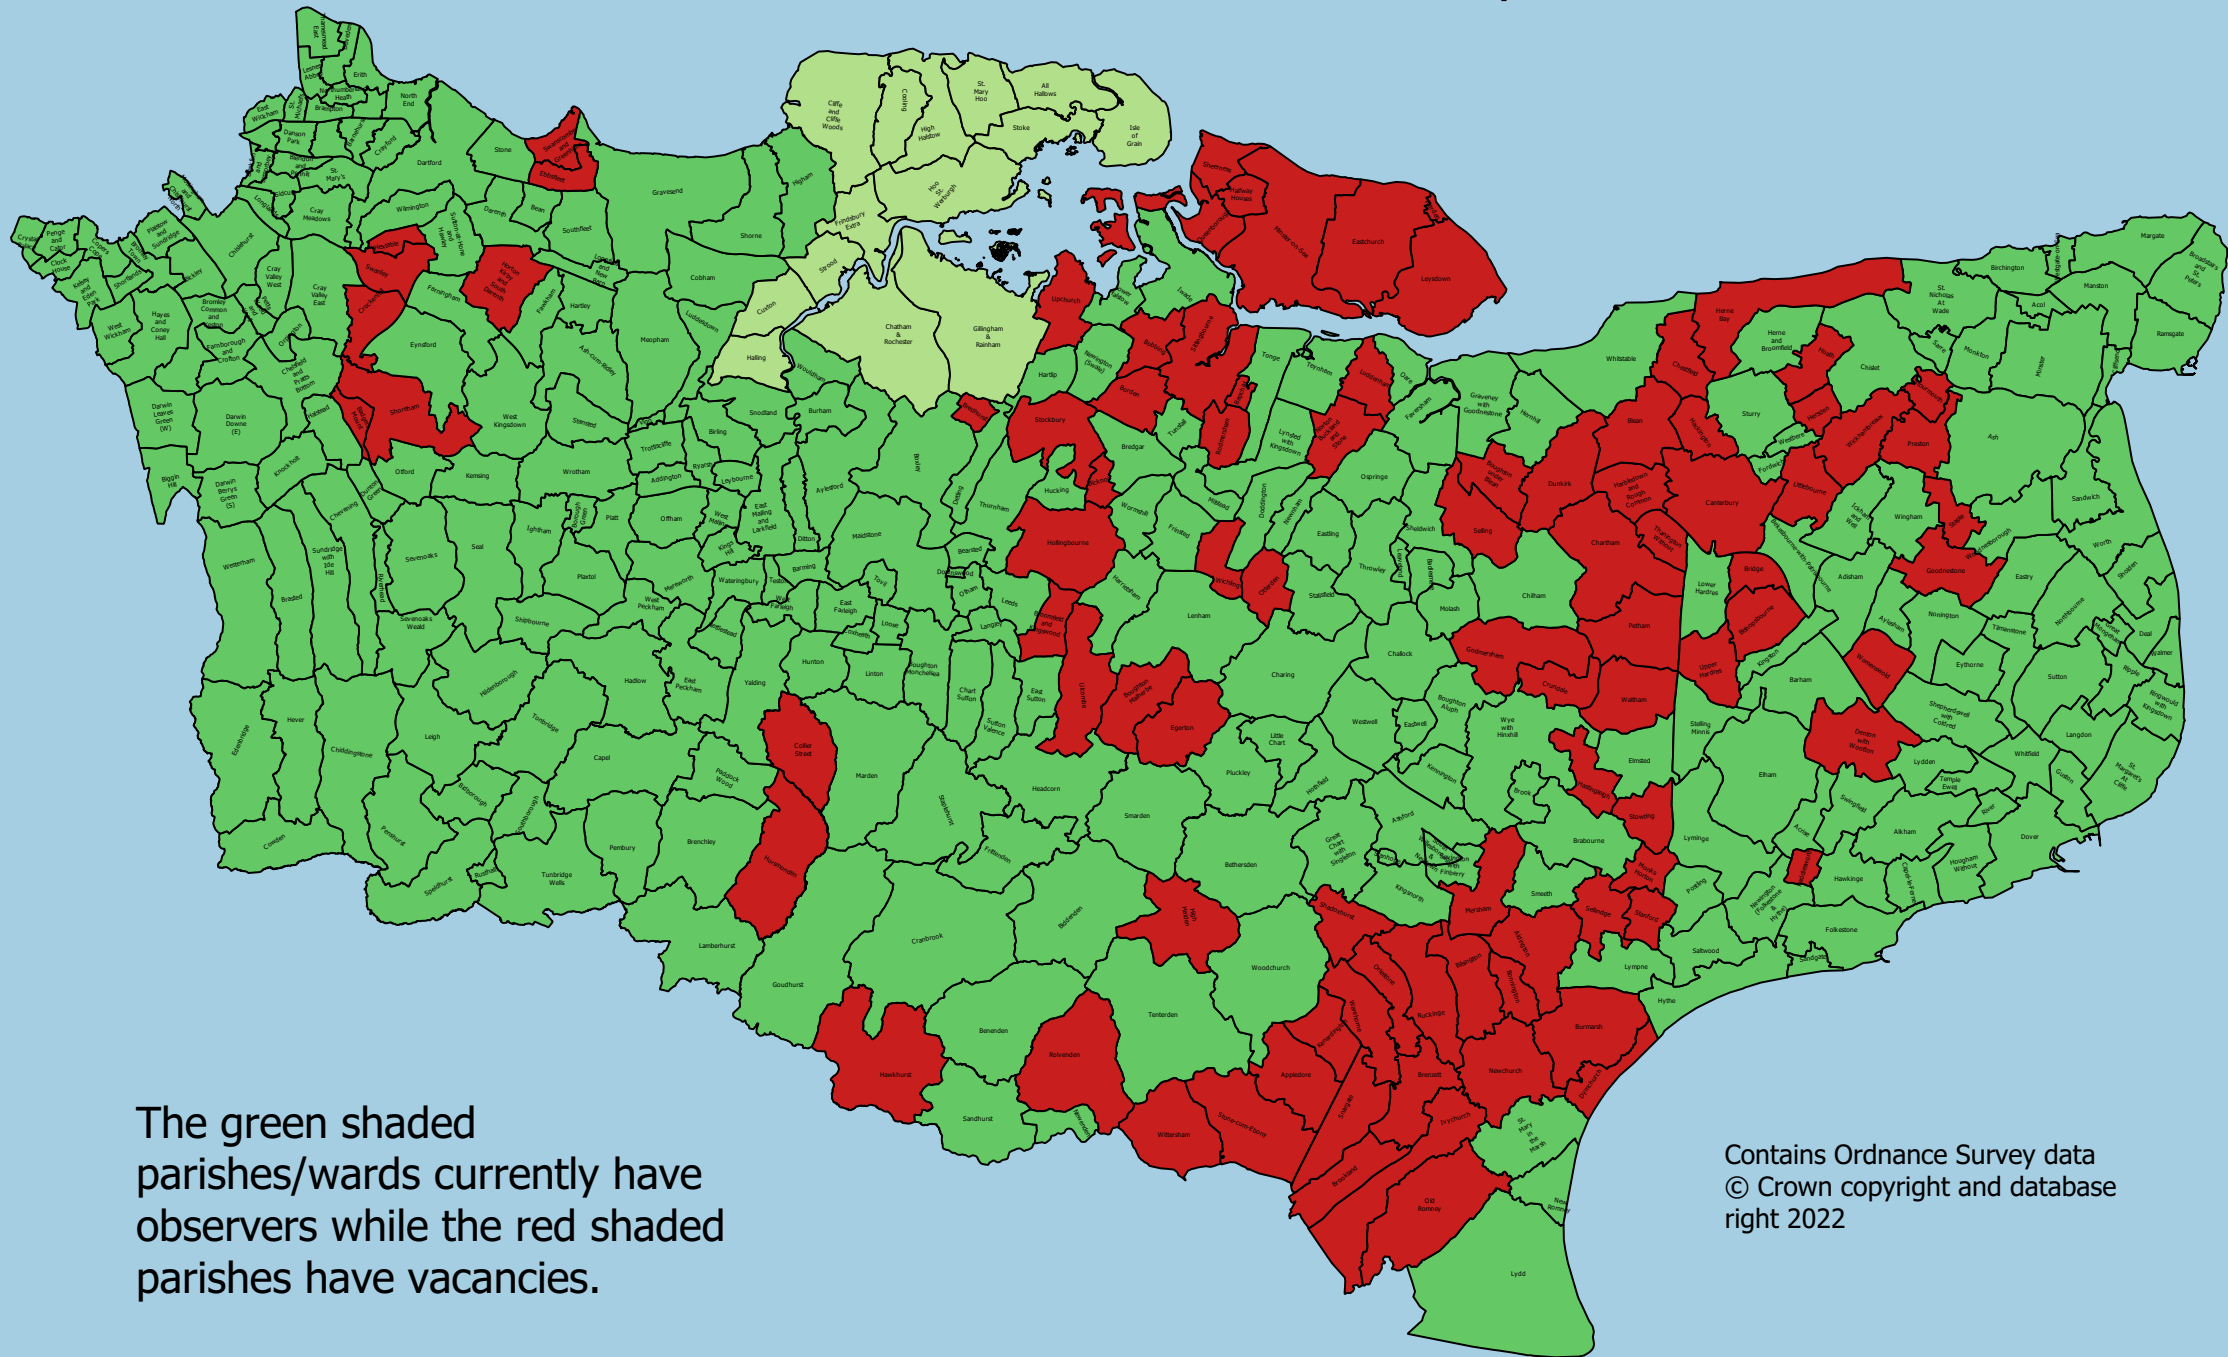

Kent Ramblers: Parish Footpath Observer Vacancies at 5 February 2024

The green shaded parishes/wards currently have observers while the red shaded parishes have vacancies.

Contains Ordnance Survey data
© Crown copyright and database right 2022